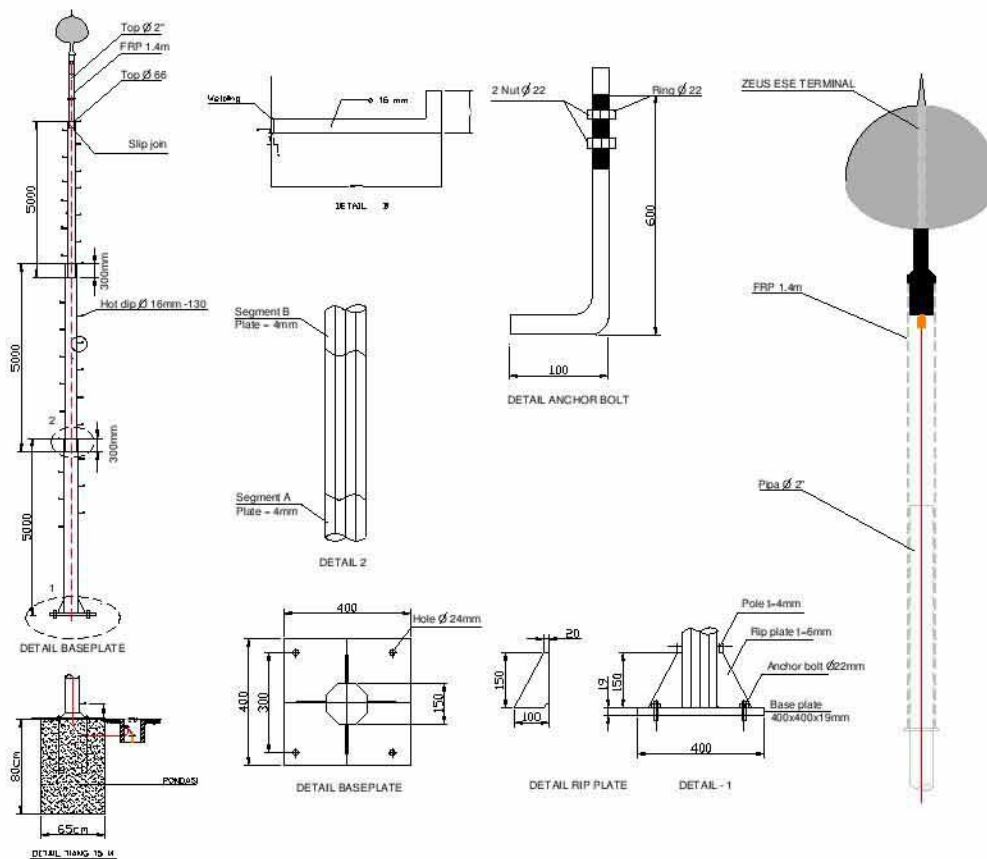

## ZEUS

**Picture 1. Detail Zeus ESE Early Streamer Terminal**

Type Product : **Zeus ESE Air Terminal Technology**

Material : Copper + Stainless Steel

1. Has been tested at Laboratory of High Voltage ITB and Lightning Research Station of ITB at Tangkuban Perahu Mountain West Java.
2. Zeus Lightning Air Terminal comply to standard IEC 62305
3. Comply to International and Indonesian Standard for the area with the Highest Thunderstormdays in the World.
4. Design suitable for the Tropical Lightning.
5. Easy Maintenance & Non radio-active
6. Design to capture negative & positive Lightning strike.
7. International recognized & already installed at many facilities abroad.