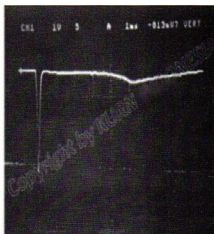

KURN

KURN
R: 120 - 150m

KURN
R: 60 - 80m

PT. MEGAH ALAM SEMESTA

Lightning Protection System

STRIKING DISTANCE

THE BEST PROTECTION

PROTECTION TABLE

The Switching Impulse Waveform recorded during the experiment

I

II

The Switching Impulse Waveform Recorded during spark – over

III